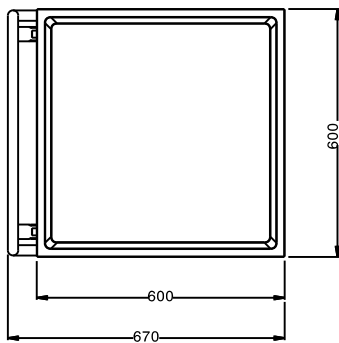

Short Form Specification

Item No. _____

Constructed in 304 AISI stainless steel. Framework in mm25 tubing, completely welded. Seamless, sound-absorbing, platform shelf with double-folded edges. The handle is an extension of the load-bearing frame. N. 4 swivelling castors, two with brakes, mm125 in diameter, fitted with plastic bumpers. Platform size mm600x600. Load capacity: 150 kg, uniformly distributed.

Main Features

- Ideal to transport kitchenware and dishwashing racks.
- Framework in 25 mm tubing, completely welded.
- Load capacity of 150 kg uniformly distributed.
- Seamless sound-absorbing platform shelf with double-folded edges welded to the framework.
- Platform shelf size 600x600 mm.
- Handle is an extension of the load-bearing frame.
- 4 pivoting Ø 125 mm wheels, 2 of which with brakes, fitted with plastic bumpers

Construction

- Constructed entirely in 304 AISI stainless steel.

APPROVAL: _____

Front

Side

Top

Key Information:

External dimensions, Width:	
361230 (STR601)	670 mm
External dimensions, Depth:	600 mm
External dimensions, Height:	900 mm
Wheel material:	Zinc plated
Wheel diameter:	Ø 125
Net weight:	13 kg