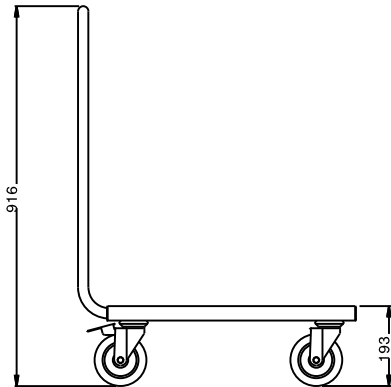

Short Form Specification

Item No. _____

Constructed in 304 AISI stainless steel. Framework in mm25 tubing, completely welded. Seamless, sound-absorbing, platform shelf with double-folded edges. The handle is an extension of the load-bearing frame. N. 4 swivelling castors, two with brakes, mm125 in diameter, fitted with plastic bumpers. Platform size mm600x600. Load capacity: 150 kg, uniformly distributed.

Main Features

- Ideal to transport kitchenware and dishwashing racks.
- Framework in 25 mm tubing, completely welded.
- Load capacity of 150 kg uniformly distributed.
- Seamless sound-absorbing platform shelf with double-folded edges welded to the framework.
- Platform shelf size 600x600 mm.
- Handle is an extension of the load-bearing frame.
- 4 pivoting Ø 125 mm wheels, 2 of which with brakes, fitted with plastic bumpers

Construction

- Constructed entirely in 304 AISI stainless steel.

APPROVAL: _____

Front

Side

Top

Key Information:

External dimensions, Width:	
361230 (STR601)	670 mm
External dimensions, Depth:	600 mm
External dimensions, Height:	900 mm
Wheel material:	Zinc plated
Wheel diameter:	Ø 125
Net weight:	13 kg