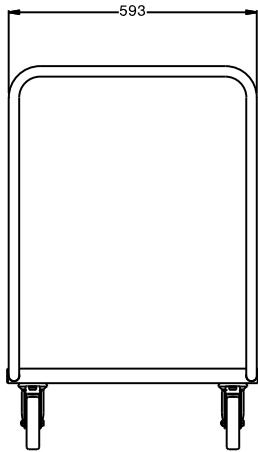

Service Trolleys Platform Trolley 600 mm

ITEM # _____

MODEL # _____

NAME # _____

SIS # _____

AIA # _____

361230 (STR601)

Platform Trolley 600mm

Short Form Specification

Item No. _____

Constructed in 304 AISI stainless steel. Framework in mm25 tubing, completely welded. Seamless, sound-absorbing, platform shelf with double-folded edges. The handle is an extension of the load-bearing frame. N. 4 swivelling castors, two with brakes, mm125 in diameter, fitted with plastic bumpers. Platform size mm600x600. Load capacity: 150 kg, uniformly distributed.

Main Features

- Ideal to transport kitchenware and dishwashing racks.
- Framework in 25 mm tubing, completely welded.
- Load capacity of 150 kg uniformly distributed.
- Seamless sound-absorbing platform shelf with double-folded edges welded to the framework.
- Platform shelf size 600x600 mm.
- Handle is an extension of the load-bearing frame.
- 4 pivoting Ø 125 mm wheels, 2 of which with brakes, fitted with plastic bumpers

Construction

- Constructed entirely in 304 AISI stainless steel.

APPROVAL: _____

Front

Side

Top

Key Information:

External dimensions, Width:	
361230 (STR601)	670 mm
External dimensions, Depth:	600 mm
External dimensions, Height:	900 mm
Wheel material:	Zinc plated
Wheel diameter:	Ø 125
Net weight:	13 kg